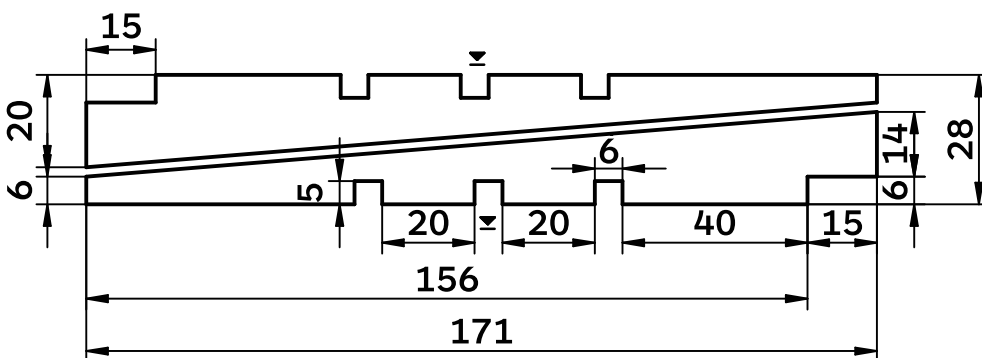

2Ex 32 x 175 Rebated, Black Painted Featheredge, FSC® Mix 70%

Ascot
t: 01344 874 137
e: ascot@thetimbergroup.co.uk

Clapham
t: 0207 720 9494
e: clapham@thetimbergroup.co.uk

High Wycombe
t: 01494 521 421
e: highwycombe@thetimbergroup.co.uk

Hoddesdon
t: 01992 460 000
e: hoddesdon@thetimbergroup.co.uk

Maidstone
t: 01622 738 246
e: maidstone@thetimbergroup.co.uk

Poole
t: 01202 735 735
e: poole@thetimbergroup.co.uk