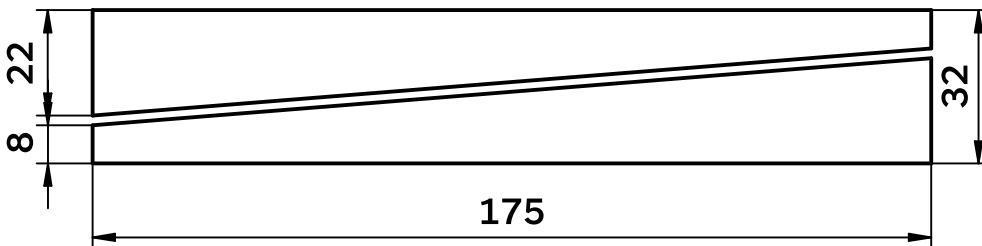

Black Painted Featheredge Claddings

Certification:	FSC® (FSC-C004183)
Country of Origin:	Estonia
Species:	Spruce
Base Coat Treatment:	UC3
Top Coat:	2 Coats of Teknos Nordica Eko 3330-03
RAL Colour:	Black RAL 9005 Opaque
Length Available:	4.8m

2Ex 32 x 175 Black Painted Featheredge, FSC® Mix 70%