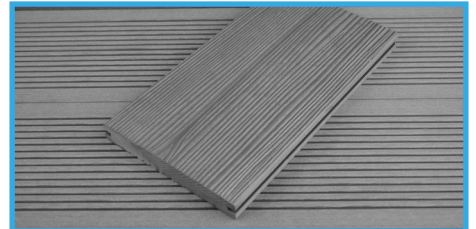

Grey

Please contact your local Sales Office for further information:

Ascot

t: 01344 874 137

e: ascot@thetimbergroup.co.uk

Clapham

t: 0207 720 9494

e: clapham@thetimbergroup.co.uk

High Wycombe

t: 01494 521 421

e: highwycombe@thetimbergroup.co.uk

Hoddesdon

t: 01992 460 000

e: hoddesdon@thetimbergroup.co.uk

Maidstone

t: 01622 738 246

e: maidstone@thetimbergroup.co.uk