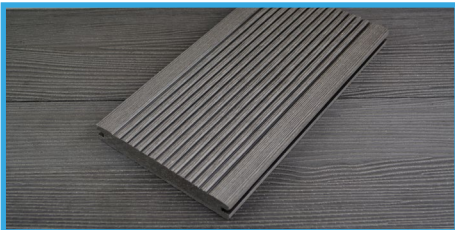

T Deck Composite Decking

T Deck Composite Decking is a low slip, reversible and low maintenance composite decking solution.	
Available Colours:	Grey, Brown & Ebony
Dimensions:	20mm x 138mm x 3600mm
Reversible Faces:	Ribbed/Grooved & Textured
Fixings:	Clip System or Face Fix (With Colour Match Screws)
Fixing Quantity Required Per Board:	Clip System - 10 Face Fix System - 20
Reaction to Fire Classification:	C_{FL} - S1
Ingredients:	60% Wood fibre (FSC 100%) & 40% Recycled high density polyethylene plastics with bonding additives
Density:	1320 kg/m³
Pieces Per Pack:	56

Ebony