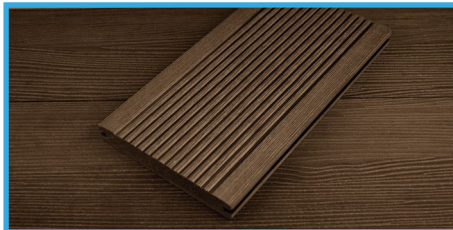

T Deck Composite Decking

T Deck Composite Decking is a low slip, reversible and low maintenance composite decking solution.	
Available Colours:	Grey, Brown & Ebony
Dimensions:	20mm x 138mm x 3600mm
Reversible Faces:	Ribbed/Grooved & Textured
Fixings:	Clip System or Face Fix (With Colour Match Screws)
Fixing Quantity Required Per Board:	Clip System - 10 Face Fix System - 20
Reaction to Fire Classification:	C_{FL} - S1
Ingredients:	60% Wood fibre (FSC 100%) & 40% Recycled high density polyethylene plastics with bonding additives
Density:	1320 kg/m³
Pieces Per Pack:	56

Brown

Please contact your local Sales Office for further information:

Ascot

t: 01344 874 137

e: ascot@thetimbergroup.co.uk

Clapham

t: 0207 720 9494

e: clapham@thetimbergroup.co.uk

High Wycombe

t: 01494 521 421

e: highwycombe@thetimbergroup.co.uk

Hoddesdon

t: 01992 460 000

e: hoddesdon@thetimbergroup.co.uk

Maidstone

t: 01622 738 246

e: maidstone@thetimbergroup.co.uk