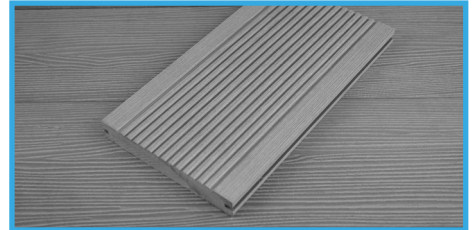

Grey

Please contact your local Sales Office for further information:

Ascot

t: 01344 874 137

e: ascot@thetimbergroup.co.uk

Clapham

t: 0207 720 9494

e: clapham@thetimbergroup.co.uk

High Wycombe

t: 01494 521 421

e: highwycombe@thetimbergroup.co.uk

Hoddesdon

t: 01992 460 000

e: hoddesdon@thetimbergroup.co.uk

Maidstone

t: 01622 738 246

e: maidstone@thetimbergroup.co.uk