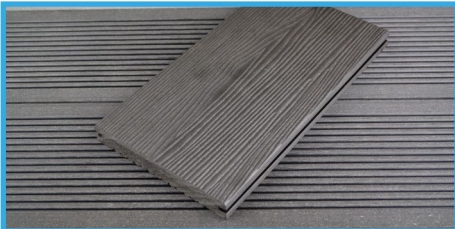

Grey

Please contact your local Sales Office for further information:

Ascot

t: 01344 874 137

e: ascot@thetimbergroup.co.uk

Clapham

t: 0207 720 9494

e: clapham@thetimbergroup.co.uk

High Wycombe

t: 01494 521 421

e: highwycombe@thetimbergroup.co.uk

Hoddesdon

t: 01992 460 000

e: hoddesdon@thetimbergroup.co.uk

Maidstone

t: 01622 738 246

e: maidstone@thetimbergroup.co.uk