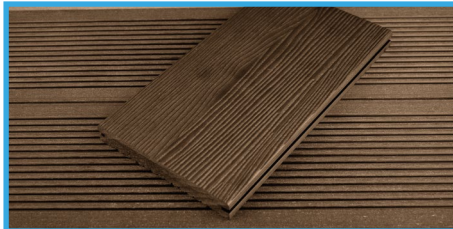

Grey

Please contact your local Sales Office for further information:

Ascot

t: 01344 874 137

e: ascot@thetimbergroup.co.uk

Clapham

t: 0207 720 9494

e: clapham@thetimbergroup.co.uk

High Wycombe

t: 01494 521 421

e: highwycombe@thetimbergroup.co.uk

Hoddesdon

t: 01992 460 000

e: hoddesdon@thetimbergroup.co.uk

Maidstone

t: 01622 738 246

e: maidstone@thetimbergroup.co.uk