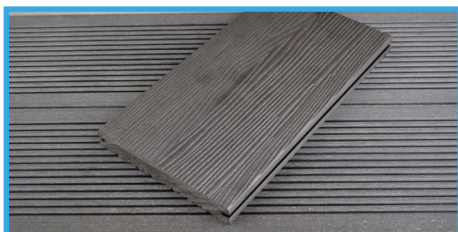

Grey

Ascot

t: 01344 874 137
e: ascot@thetimbergroup.co.uk

Clapham

t: 0207 720 9494
e: clapham@thetimbergroup.co.uk

High Wycombe

t: 01494 521 421
e: highwycombe@thetimbergroup.co.uk

Hoddesdon

t: 01992 460 000
e: hoddesdon@thetimbergroup.co.uk

Maidstone

t: 01622 738 246
e: maidstone@thetimbergroup.co.uk

Poole

t: 01202 735 735
e: poole@thetimbergroup.co.uk