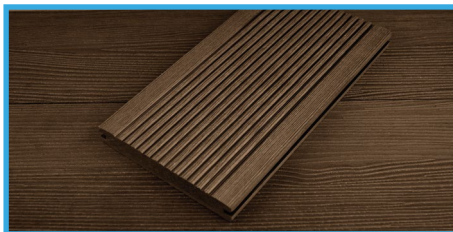

T Deck Composite Decking

T Deck Composite Decking is a low slip, reversible and low maintenance composite decking solution.	
Available Colours:	Grey, Brown & Ebony
Dimensions:	20mm x 138mm x 3600mm
Reversible Faces:	Ribbed/Grooved & Textured
Fixings:	Clip System or Face Fix (With Colour Match Screws)
Fixing Quantity Required Per Board:	Clip System - 10 Face Fix System - 20
Reaction to Fire Classification:	C_{FL} - S1
Ingredients:	60% Wood fibre (FSC® 100% (FSC-C004183)) & 40% Recycled high density polyethylene plastics with bonding additives
Density:	1320 kg/m³
Pieces Per Pack:	56

Brown

Ascot

t: 01344 874 137
e: ascot@thetimbergroup.co.uk

Clapham

t: 0207 720 9494
e: clapham@thetimbergroup.co.uk

High Wycombe

t: 01494 521 421
e: highwycombe@thetimbergroup.co.uk

Hoddesdon

t: 01992 460 000
e: hoddesdon@thetimbergroup.co.uk

Maidstone

t: 01622 738 246
e: maidstone@thetimbergroup.co.uk

Poole

t: 01202 735 735
e: poole@thetimbergroup.co.uk