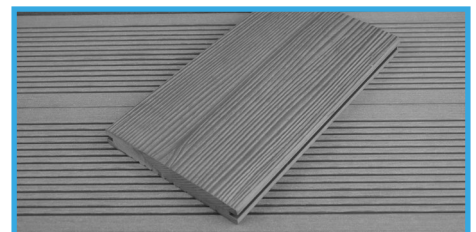

Grey

Ascot

t: 01344 874 137
e: ascot@thetimbergroup.co.uk

Clapham

t: 0207 720 9494
e: clapham@thetimbergroup.co.uk

High Wycombe

t: 01494 521 421
e: highwycombe@thetimbergroup.co.uk

Hoddesdon

t: 01992 460 000
e: hoddesdon@thetimbergroup.co.uk

Maidstone

t: 01622 738 246
e: maidstone@thetimbergroup.co.uk

Poole

t: 01202 735 735
e: poole@thetimbergroup.co.uk