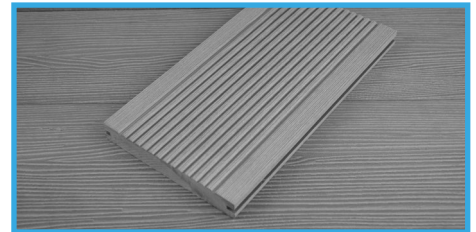

Grey

Ascot

t: 01344 874 137
e: ascot@thetimbergroup.co.uk

Clapham

t: 0207 720 9494
e: clapham@thetimbergroup.co.uk

High Wycombe

t: 01494 521 421
e: highwycombe@thetimbergroup.co.uk

Hoddesdon

t: 01992 460 000
e: hoddesdon@thetimbergroup.co.uk

Maidstone

t: 01622 738 246
e: maidstone@thetimbergroup.co.uk

Poole

t: 01202 735 735
e: poole@thetimbergroup.co.uk