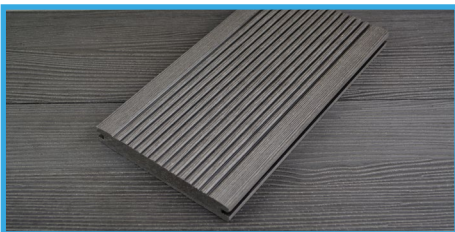

T Deck Composite Decking

T Deck Composite Decking is a low slip, reversible and low maintenance composite decking solution.	
Available Colours:	Grey, Brown & Ebony
Dimensions:	20mm x 138mm x 3600mm
Reversible Faces:	Ribbed/Grooved & Textured
Fixings:	Clip System or Face Fix (With Colour Match Screws)
Fixing Quantity Required Per Board:	Clip System - 10 Face Fix System - 20
Reaction to Fire Classification:	C_{FL} - S1
Ingredients:	60% Wood fibre (FSC® 100% (FSC-C004183)) & 40% Recycled high density polyethylene plastics with bonding additives
Density:	1320 kg/m³
Pieces Per Pack:	56

Ebony